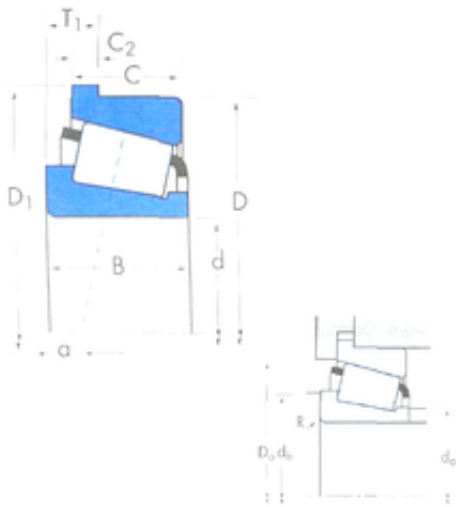

China 6204 Bearing Supplier

Timken Conical Roller Bearing Taper Roller Bearing Jp6049/Jp6010b Jp6049/10b

Bearing No. Jp6049/Jp6010b

Jp6049/Jp6010b Bearing 2D drawings and 3D CAD models

Size	60x100x20 mm
Bore Diameter	60 mm
Outer Diameter	100 mm
Width	20 mm
d	60 mm
D	100 mm
T1	8,5 mm
B	20 mm
C	15,5 mm
R	2 mm
r	2 mm
a	1,3 mm
D1	105 mm
Da	95,5 mm
db	69 mm
C2	3 mm
da	66 mm
Db	91 mm
Weight	0,61 Kg
Basic static load rating (C0)	101 kN
Factor (G1)	39,5
Factor (G2)	22,5
Factor (Cg)	0,0382
Factor (K)	1,24
Basic dynamic load rating (C90)	21

China 6204 Bearing Supplier

Basic dynamic load rating (Ca90)	17
Basic dynamic load rating (C1)	80,9 kN
Calculation factor (e)	0,47